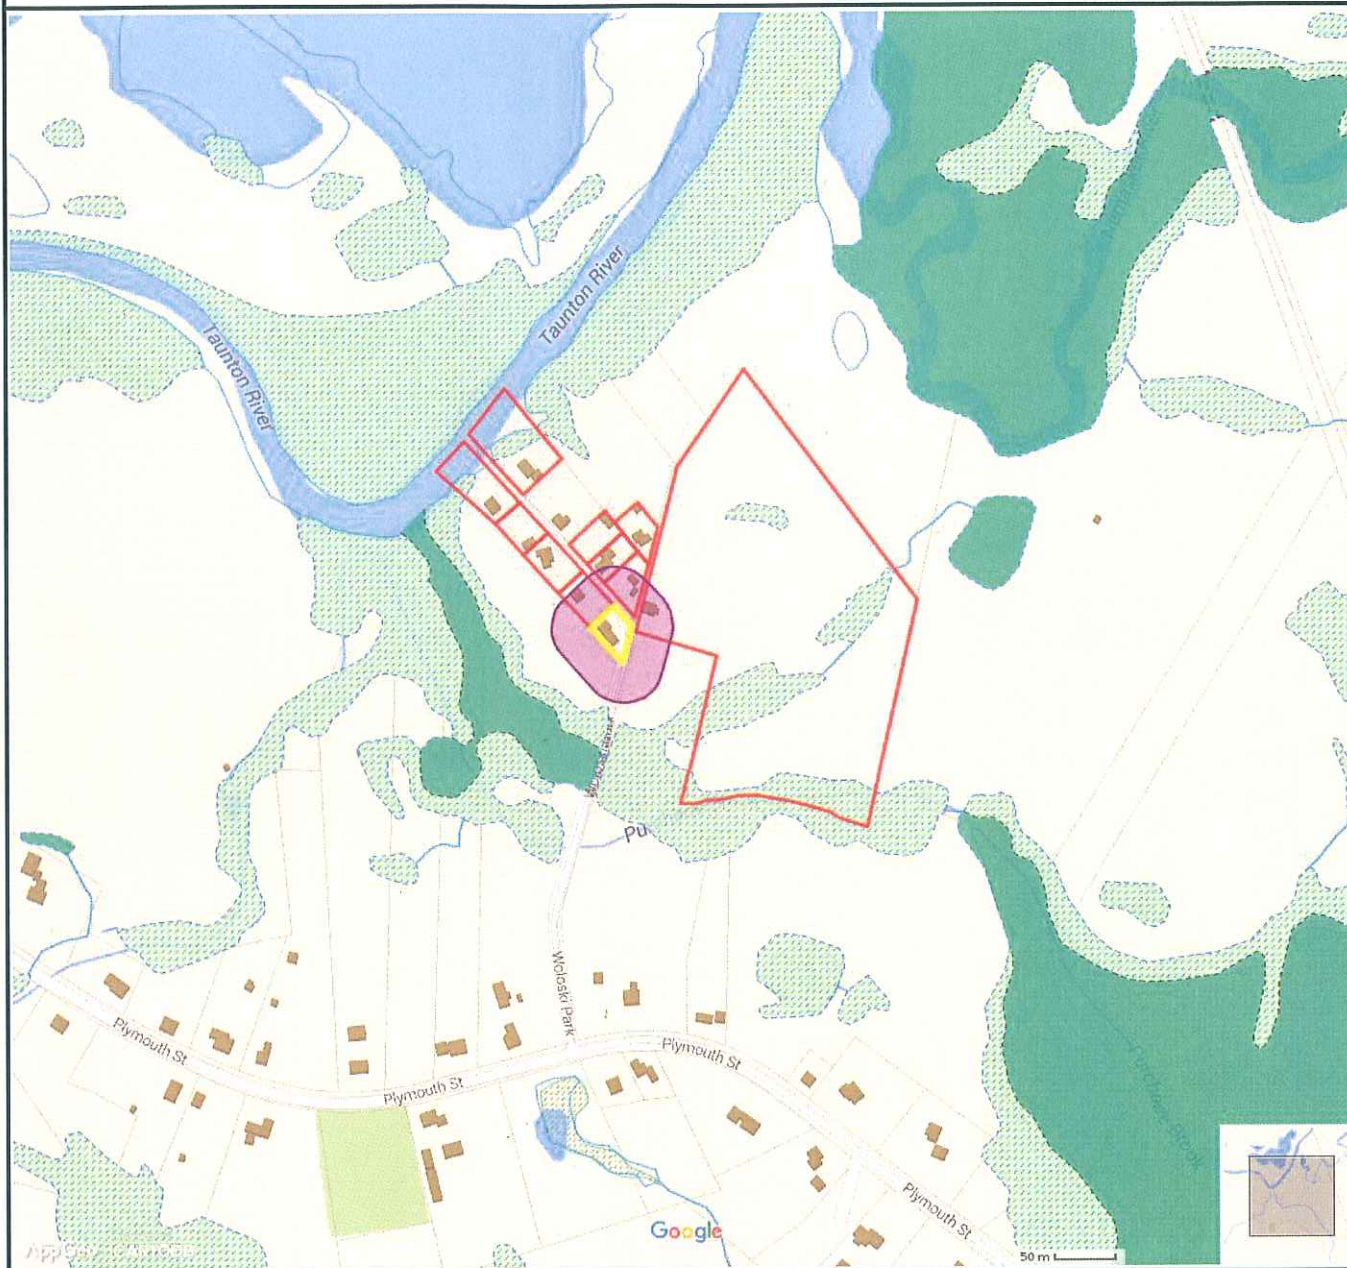

Woloski Park Wetland Map

Property Information

Property ID 020-2487
Location 4 WOLOSKI PK
Owner HARGROVE, KATHY

**MAP FOR REFERENCE ONLY
NOT A LEGAL DOCUMENT**

Town of Middleborough, MA makes no claims and no warranties, expressed or implied, concerning the validity or accuracy of the GIS data presented on this map.

Parcels updated 9/1/2015
Properties updated 10/1/2015